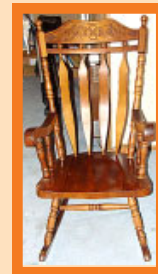

8 Tracks
Holmes Humidifier
Sewing Machine
Suit Cases
Kenmore Washing Machine,
Model 110
Kenmore Dryer, Electric
Lawn Chairs
Wheel Barrow
Craftsman Riding Mower,
13.5 Hp
Sawhorses, Tools
Shovel, Rakes
Wood Planes
Metal Shelf
Step Ladder
Tool Box
Electric Chain Saw
Hedge Trimmer
Work Bench

Seller: Estate of Sarah Nere